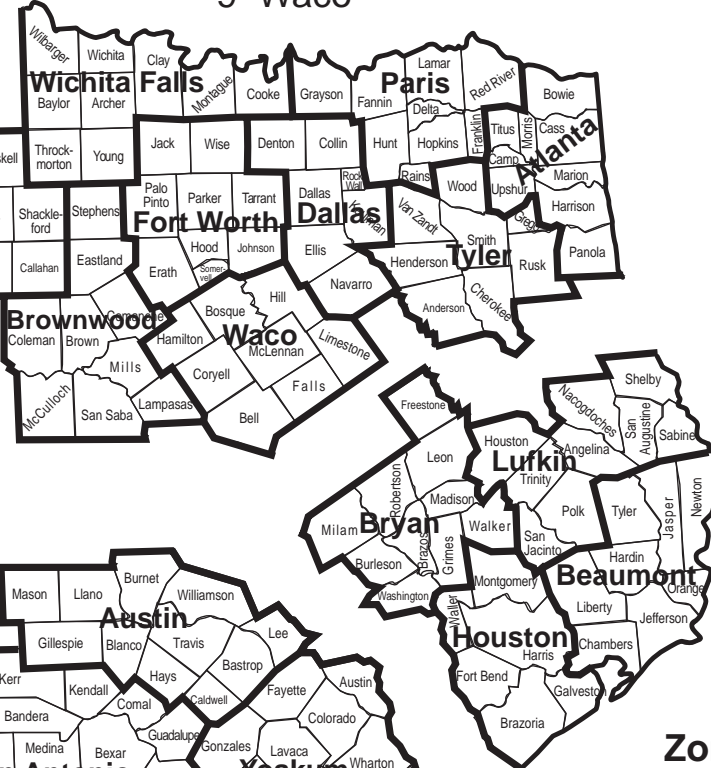

**Zone 3**

District 4–Amarillo  
5–Lubbock  
25–Childress

**Zone 4**

District 1–Paris  
2–Fort Worth  
3–Wichita Falls  
8–Abilene  
9–Waco

District 10–Tyler  
18–Dallas  
19–Atlanta  
23–Brownwood

**Zone 2**

District 6–Odessa  
7–San Angelo  
24–El Paso

**Zone 1**

District 13–Yoakum  
14–Austin  
15–San Antonio  
16–Corpus Christi  
21–Pharr  
22–Laredo

**Zone 5**

District 11–Lufkin  
12–Houston  
17–Bryan  
20–Beaumont

### **Zone 4**

District 1 – Paris  
District 2 – Fort Worth  
District 3 – Wichita Falls  
District 8 - Abilene  
District 9 – Waco  
District 10 – Tyler  
District 18 – Dallas  
District 19 - Atlanta  
District 23– Brownwood

### **Zone 5**

District 11 – Lufkin  
District 12 – Houston  
District 17 – Bryan  
District 20 – Beaumont