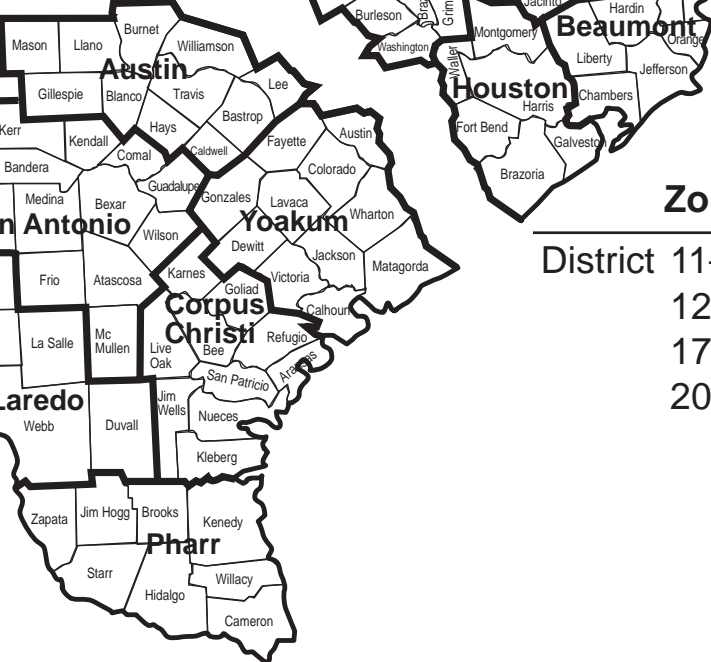

**Zone 3**

District 4–Amarillo  
5–Lubbock  
25–Childress

**Zone 4**

District 1–Paris  
2–Fort Worth  
3–Wichita Falls  
8–Abilene  
9–Waco

District 10–Tyler  
18–Dallas  
19–Atlanta  
23–Brownwood

**Zone 2**

District 6–Odessa  
7–San Angelo  
24–El Paso

**Zone 1**

District 13–Yoakum  
14–Austin  
15–San Antonio  
16–Corpus Christi  
21–Pharr  
22–Laredo

**Zone 5**

District 11–Lufkin  
12–Houston  
17–Bryan  
20–Beaumont

### **Zone 1**

District 13 – Yoakum  
District 14 – Austin  
District 15 – San Antonio  
District 16 - Corpus Christi  
District 21 – Pharr  
District 22 – Laredo

### **Zone 5**

District 11 – Lufkin  
District 12 – Houston  
District 17 – Bryan  
District 20 – Beaumont